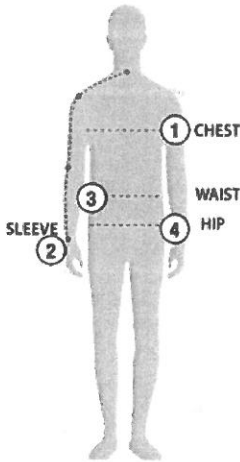

STORMTECH SIZING CHART

BASED ON YOUR BODY MEASUREMENTS

MEN'S SIZING

To select the best size for you, please follow these simple steps:

- ① **Most important measurement:**
Take your Chest/Bust measurement from just under your arm at the fullest part of the chest
- ② Take your Sleeve length from the back base of the neck across the shoulder and around the elbow to your wrist
- ③ Take your Waist measurement at the narrowest point around your natural waistline.
- ④ Take your Hip measurement at the fullest part of your body below the waist

When measurements fall between two sizes:
The size selection should be based on fit preference: Select lower size for a closer to body fit or the larger size for a more relaxed fit. When in doubt, we strongly recommend ordering a size sample.

WOMEN'S SIZING

SIZE	XS	S	M	L	XL	2XL
Chest ①	N/A	35"-38" [89-96.5cm]	38"-41" [96.5-104cm]	41"-44" [104-112cm]	44"-47" [112-119cm]	47"-50" [119-127cm]
Sleeve Length ②	N/A	33"-34" [84-86.5cm]	34"-35" [86.5-89cm]	35"-36" [89-91.5cm]	36"-37" [91.5-94cm]	37"-38" [94-96.5cm]
Waist ③	N/A	29"-32" [73.5-81cm]	32"-35" [81-89cm]	35"-38" [89-96.5cm]	38"-41" [96.5-104cm]	41"-44" [104-112cm]
Hip ④	N/A	34"-37" [86-94cm]	37"-40" [94-101.5cm]	40"-43" [101.5-109cm]	43"-46" [109-117cm]	46"-49" [117-124.5cm]

CXJ-3 | MEN'S CREW SOFTSHELL
PFJ-4 | MEN'S BASECAMP THERMAL JACKET

SIZE	XS	S	M	L	XL	2XL
Bust ①	29"-32" [73.5-81cm]	32"-35" [81-89cm]	35"-38" [89-96.5cm]	38"-41" [96.5-104cm]	41"-44" [104-112cm]	44"-47" [112-119cm]
Sleeve Length ②	30"-31" [76-79cm]	31"-32" [79-81.5cm]	32"-33" [81.5-84cm]	33"-33.5" [84-85cm]	33.5"-34" [85-86.5cm]	34"-34.5" [86.5-87.75cm]
Waist ③	22"-25" [56-63.5cm]	25"-28" [63.5-71cm]	28"-31" [71-79cm]	31"-34" [79-86cm]	34"-37" [86-94cm]	37"-40" [94-101.5cm]
Hip ④	31.5"-34.5" [80-87.5cm]	34.5"-37.5" [87.5-95cm]	37.5"-40.5" [95-103cm]	40.5"-43.5" [103-110.5cm]	43.5"-46.5" [110.5-118cm]	46.5"-49.5" [118-126cm]