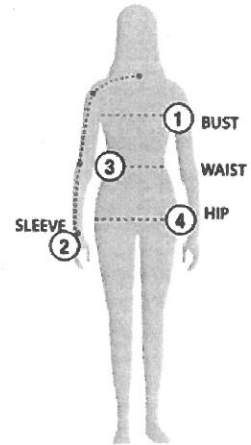

STORMTECH SIZING CHART

BASED ON YOUR BODY MEASUREMENTS

MEN'S SIZING

To select the best size for you, please follow these simple steps:

- ① **Most important measurement:**
Take your Chest/Bust measurement from just under your arm at the fullest part of the chest
- ② Take your Sleeve length from the back base of the neck across the shoulder and around the elbow to your wrist
- ③ Take your Waist measurement at the narrowest point around your natural waistline.
- ④ Take your Hip measurement at the fullest part of your body below the waist

When measurements fall between two sizes:
The size selection should be based on fit preference: Select lower size for a closer to body fit or the larger size for a more relaxed fit. When in doubt, we strongly recommend ordering a size sample.

WOMEN'S SIZING

SIZE	XS	S	M	L	XL	2XL
Chest ①	N/A	35"-38" [89-96.5cm]	38"-41" [96.5-104cm]	41"-44" [104-112cm]	44"-47" [112-119cm]	47"-50" [119-127cm]
Sleeve Length ②	N/A	33"-34" [84-86.5cm]	34"-35" [86.5-89cm]	35"-36" [89-91.5cm]	36"-37" [91.5-94cm]	37"-38" [94-96.5cm]
Waist ③	N/A	29"-32" [73.5-81cm]	32"-35" [81-89cm]	35"-38" [89-96.5cm]	38"-41" [96.5-104cm]	41"-44" [104-112cm]
Hip ④	N/A	34"-37" [86-94cm]	37"-40" [94-101.5cm]	40"-43" [101.5-109cm]	43"-46" [109-117cm]	46"-49" [117-124.5cm]

CXJ-3 | MEN'S CREW SOFTSHELL
PFJ-4 | MEN'S BASECAMP THERMAL JACKET

SIZE	XS	S	M	L	XL	2XL
Bust ①	29"-32" [73.5-81cm]	32"-35" [81-89cm]	35"-38" [89-96.5cm]	38"-41" [96.5-104cm]	41"-44" [104-112cm]	44"-47" [112-119cm]
Sleeve Length ②	30"-31" [76-79cm]	31"-32" [79-81.5cm]	32"-33" [81.5-84cm]	33"-33.5" [84-85cm]	33.5"-34" [85-86.5cm]	34"-34.5" [86.5-87.75cm]
Waist ③	22"-25" [56-63.5cm]	25"-28" [63.5-71cm]	28"-31" [71-79cm]	31"-34" [79-86cm]	34"-37" [86-94cm]	37"-40" [94-101.5cm]
Hip ④	31.5"-34.5" [80-87.5cm]	34.5"-37.5" [87.5-95cm]	37.5"-40.5" [95-103cm]	40.5"-43.5" [103-110.5cm]	43.5"-46.5" [110.5-118cm]	46.5"-49.5" [118-126cm]